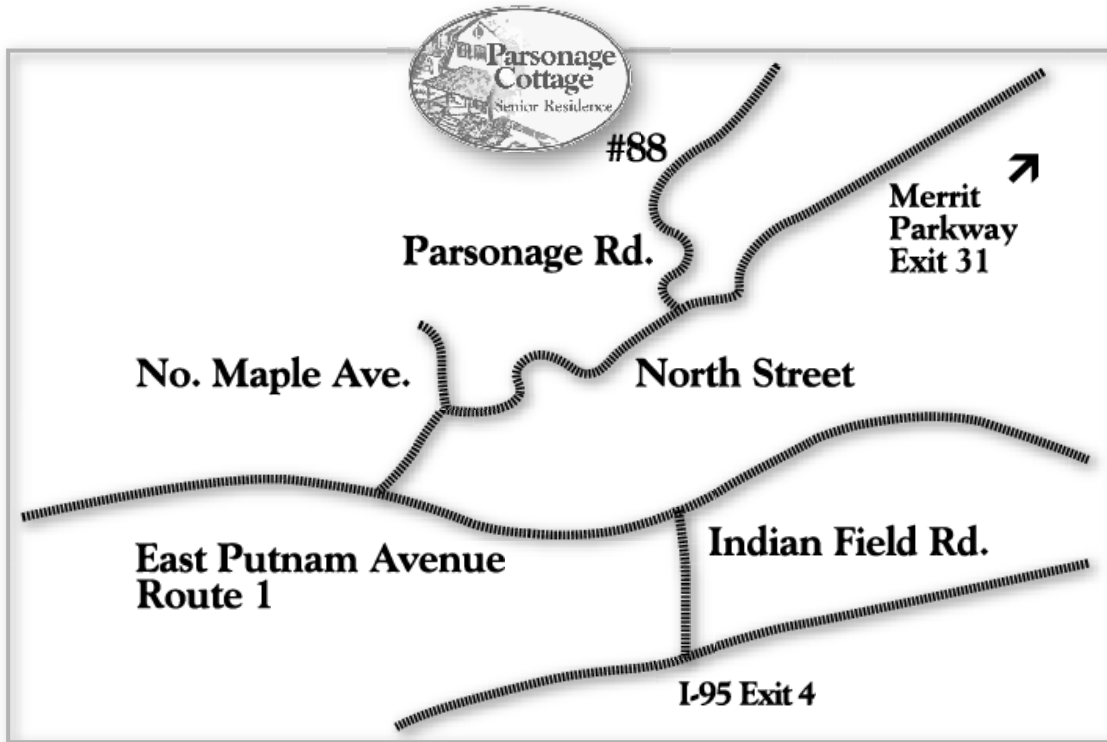

### Merritt Parkway Heading North

Exit 31, turn left onto North Street. Go 3.1 miles to traffic light. Turn right onto Parsonage Road. Parsonage Cottage Senior Residence is one mile on the left.

### Merritt Parkway Heading South

Exit 31, turn right onto North Street. Go 3.2 miles to traffic light. Follow directions above.

### I-95 Heading South

Exit 4, turn right at light onto Indian Field Road. At first traffic light, turn left onto East Putnam Avenue (Route 1). Travel .8 miles, then at fourth traffic light make sharp right onto Maple Avenue. Go .3 miles, bear right onto North Street. At first traffic light (one mile), turn left onto parsonage Road. Parsonage Cottage Senior Residence is one mile on left.

### I-95 Heading North

Exit 4, turn left onto Indian Field Road. Follow directions above.